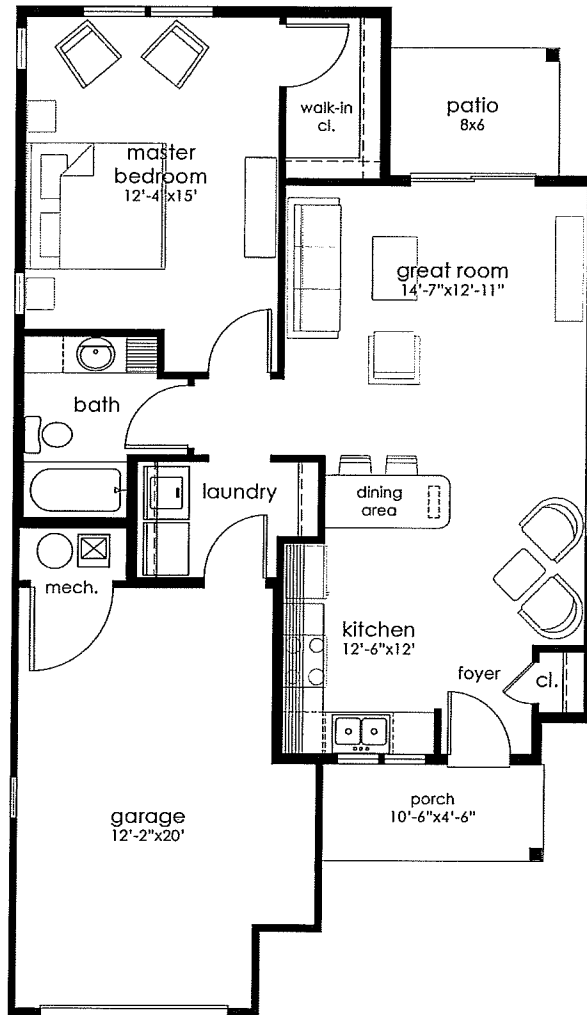

single 1 BR

one bedroom • 1 bath • 818 sq. ft.
HUTTON FARMS

*this drawing is a
representation of the
final product and may
not be constructed as drawn*

paulwerner
ARCHITECTS